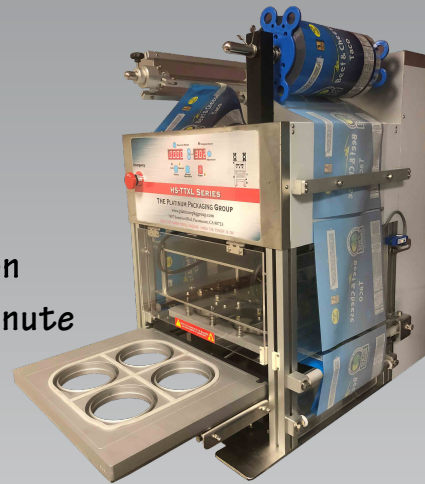

THE PLATINUM PACKAGING GROUP

PLAT *Senior Nutrition Program*

RECYCLABLE PACKAGING www.platinumpkgseniormeals.com

SV300-R/SV00-L

- Table Top
- 1, 2, 4 Up Configuration
- Up to 10 Cycles Per Minute

HSTT

- Table Top
- 1, 2, 4 Up Configuration
- Up to 10 Cycles Per Minute

HSI

- Fully Automated
- Intermittent or continue motion
- Up to 20-25 Pkgs. Per Minute

THE PLATINUM PACKAGING GROUP

tel: (562) 630-6700

7627 Somerset Blvd., Paramount, CA 90723

FOR MORE INFORMATION:

www.platinumpkggroup.com • keysupport@platinumpkggroup.com