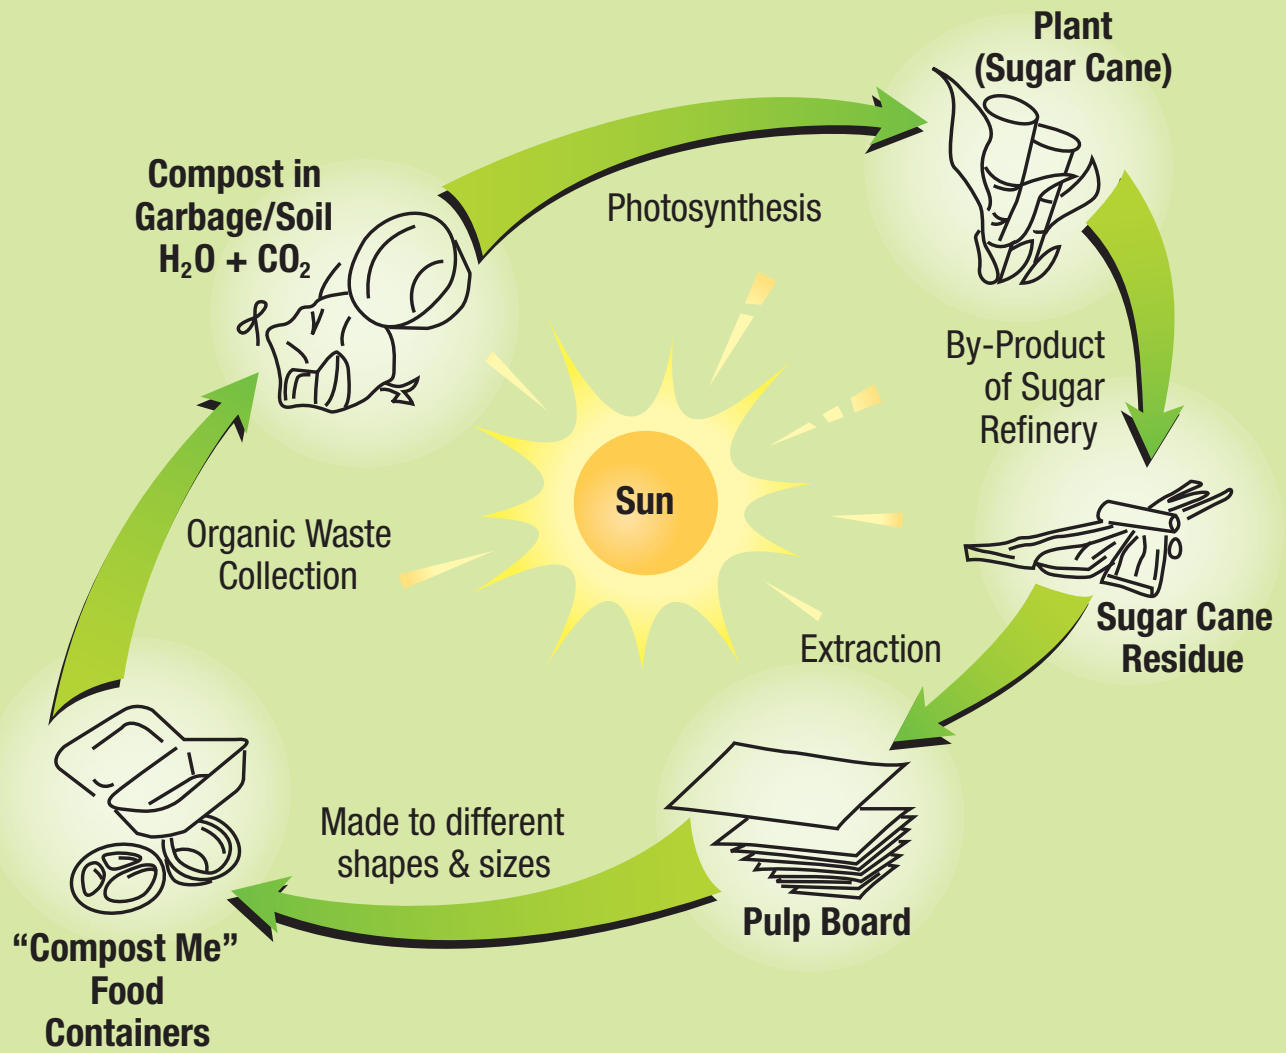

## PLAT**TRAYS** Compostable

**PLA Lining (9.5oz), White**

**4.25" x 4.25" x 2.16"**

*600 Per Case / 72 cs per pallet*

- **100% Bio-Compostable**
- **Made From Leftover Agricultural Sugar Cane Fiber**
- **No Plastic Lining Uses A Plant-Based Bio-Lining**
  - **Moisture & Oil Resistant**
- **Ovenable (up to 400° F) Microwave & Freezer Safe**
  - **Commercially Compostable in 4 to 8 Weeks**